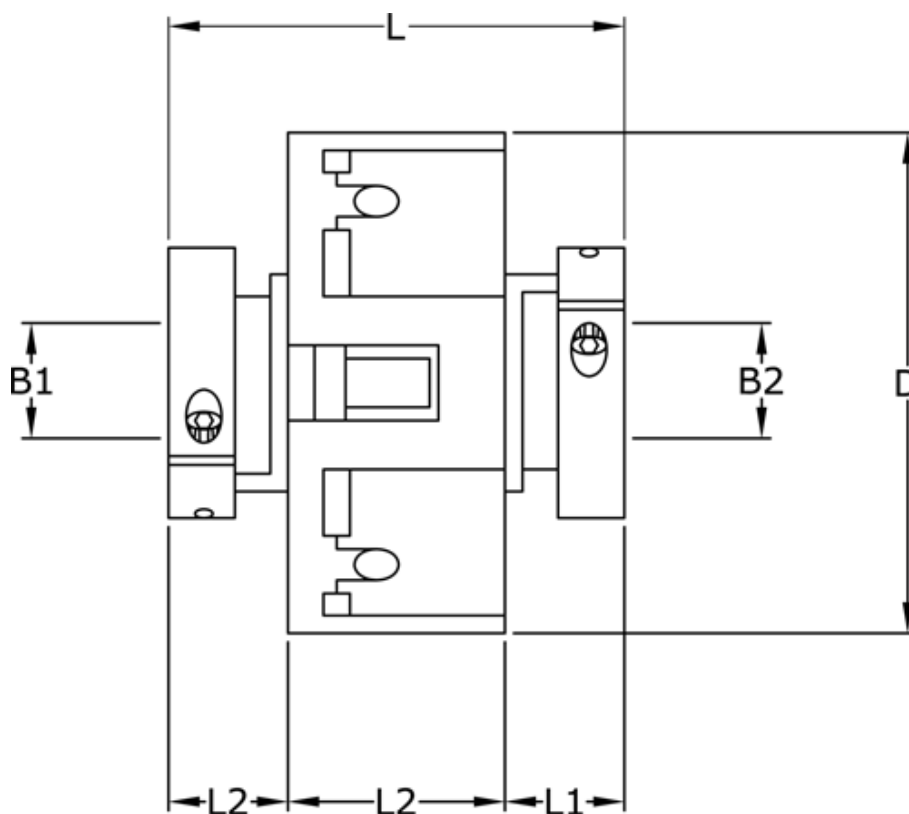

Article number: 3322206343232

Description: Uni-Lat Coupling size 206.34.32.32  
clamp hub, bore 10/10 mm

## Measures

B1	=	10
B2	=	10
D	=	34
L	=	30.7
L1	=	10.9
L2	=	8.9
Screw	=	M4